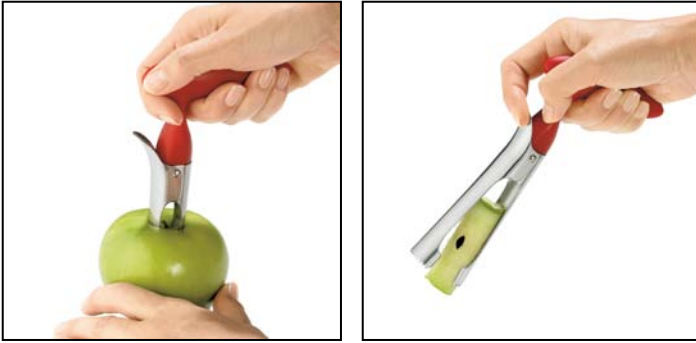

# Cuisipro<sup>®</sup>

1. In closed position insert corer into apple.
2. Twist corer into apple.
3. Pull out corer.
4. Press lever for easy core disposal.